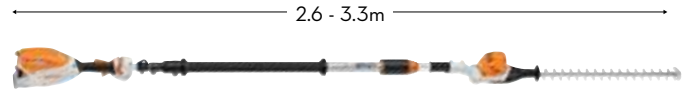

## HLA 86 HEDGE TRIMMER

36V • 50CM/20" • 4.8KG\* • 33MM

Telescopic long-reach hedge trimmer to tackle the widest, longest or highest hedges. 115° rotation of blade angle. Rigid shaft design with easy adjustment collar.