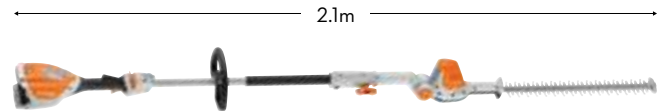

## LIGHTWEIGHT, QUIET AND POWERFUL.

Achieving more in your garden just got a little bit easier. Offering 11 tools\* and growing, users are impressed by the power and stamina of this flexible range. With battery power by STIHL, you'll be ready for any challenge.

### HLA 56 LONG-REACH HEDGE TRIMMER

36V • 45CM/18" • 4.6KG#

Trims up to 460m<sup>2</sup> on one charge. Adjustable blade angle for cutting taller hedges and shrubs.

POWER PRICING SKIN ONLY  
**\$319**

Optional: 0.5M EXTENSION SHAFT **\$76**